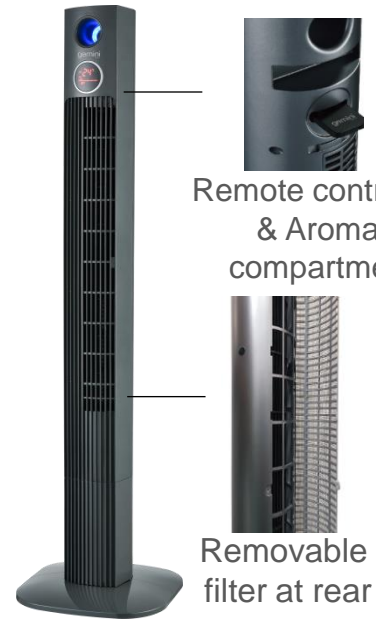

Touch Control Panel

Blue lighting and slim design

Remote controller
& Aroma
compartment

Removable
filter at rear

Ionic Multi-functional Tower Fan 多功能負離子直立風扇— GTF46L1

- Power consumption: 45W
- Large LED display
- 46" Height
- Blue lighting and slim design, space saving
- Ionic air purifying function
- 3 Speed setting (High/Medium/Low)
- 3 Wind Modes (Normal/Nature/Sleep)
- 12 Hours Timer
- 70° Oscillation
- Removable filter for easy cleaning
- Equipped with remote controller and storage slot
- Over-heat protection device
- Product dimension (mm):
310(W) x 1170 (H) x 310 (D) (with base)
- 功率: 45瓦
- 特大LED顯示屏
- 46吋特高直立風扇
- 藍色光燈及超薄機身設計，方便收藏
- 負離子空氣淨化功能
- 3段風速選擇 (高 / 中 / 低)
- 3種風力選擇: (常風/自然風/睡眠風)
- 設12小時定時功能
- 70度搖擺送風
- 可拆式隔塵網，易於清洗
- 配備遙控器及收藏位置
- 過熱安全保護
- 產品尺寸(毫米):
310 (闊) x 1170 (高) x 310 (深) (連底座)